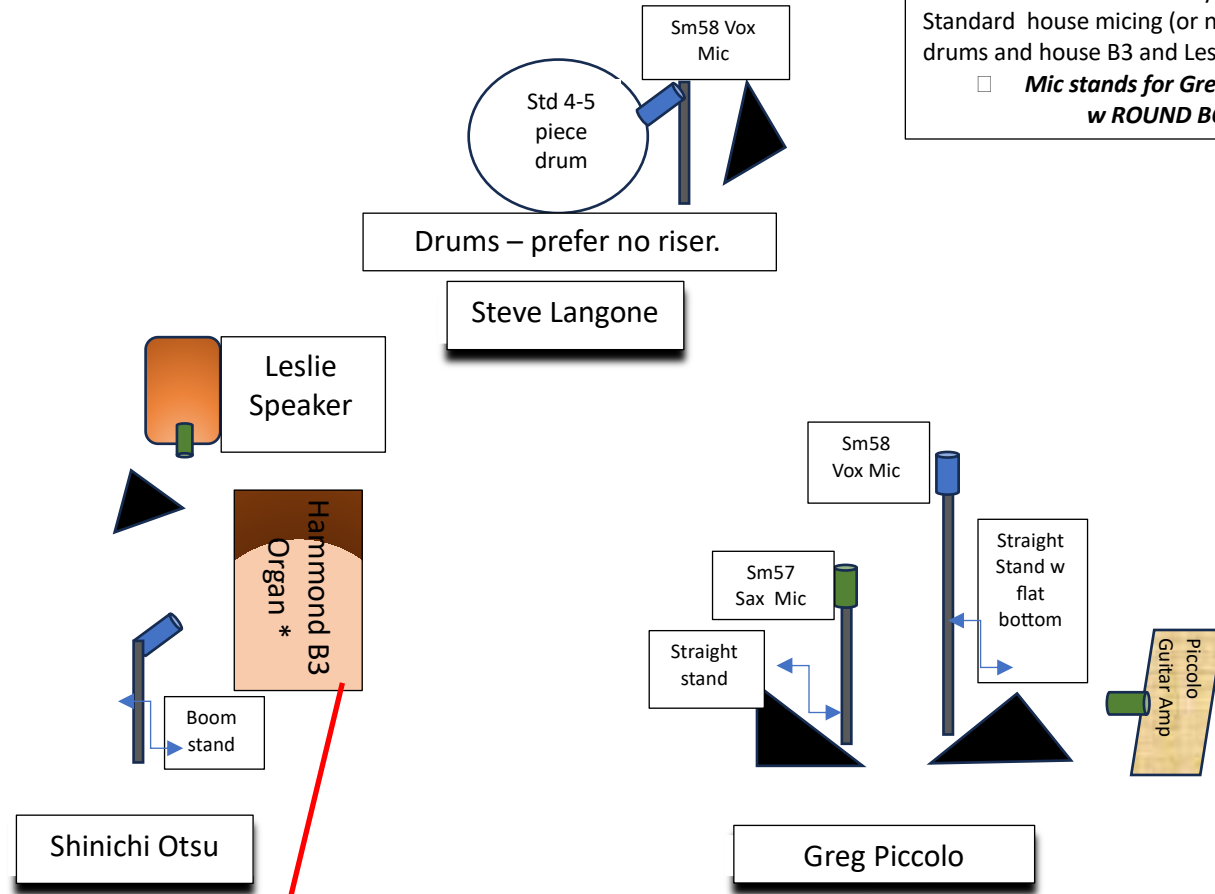

GREG PICCOLO and Heavy Juice

STAGE PLOT TRIO

Greg Piccolo Contact: gregpiccolo04@gmail.com, 401-486-7910 (c)

Management: BCP Artist Mgt Grp 570-337-4287. bmtallman@aol.com

Inputs:
3 (Sm 58's) VOX Mics; Greg, organ, drums
3 (Sm 57). Greg/sax; Leslie, guitar amp
1 DI * Discuss need with Keys musician
Standard house micing (or none) for house drums and house B3 and Leslie if applicable
 Mic stands for Greg, 2 STRAIGHT w ROUND BOTTOMS

When house B3 not available, 2 tier organ/piano option possible; DI for piano, and mic on Leslie speaker.

Tech note from Greg: Once sound check is completed and dialed in, please do not adjust Greg's horn/vox vol/eq/reverb, unless directed by Greg or requested monitor mix needs of his band-mates. Greg's performance is very much natural tone dependent, prefers to work off mains (vs monitors) whenever possible depending on the room acoustics and position of mains.